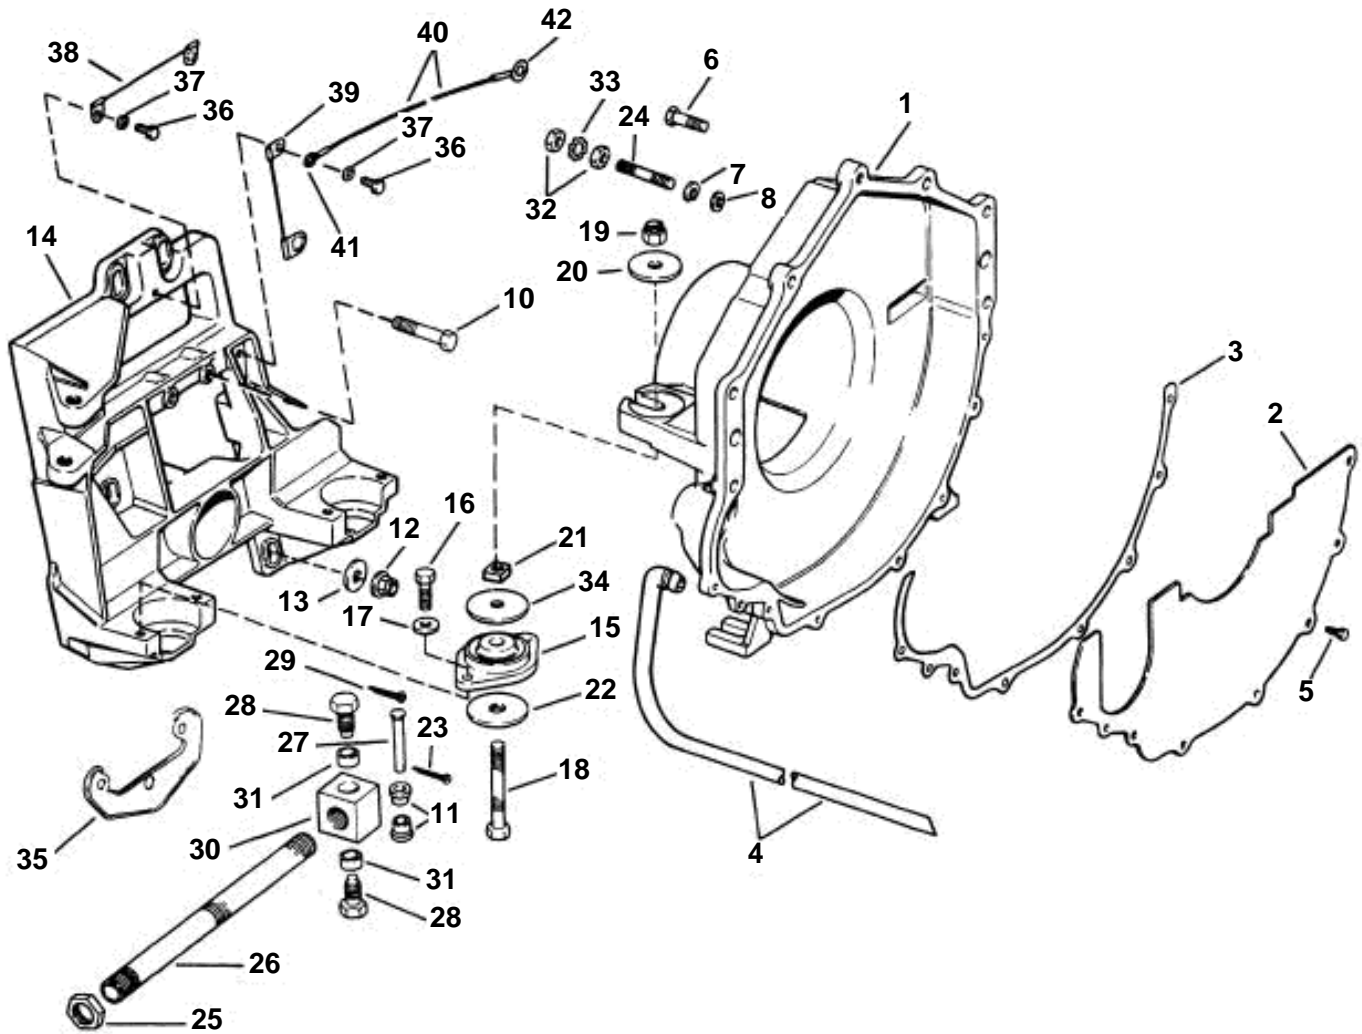

# SX - TRANSOM PLATE, FLYWHEEL HOUSING & MOUNTS

# SX - TRANSOM PLATE, FLYWHEEL HOUSING & MOUNTS

REF	PART NO.	QTY	DESCRIPTION	NOTES
1	3853457	1	Flywheel housing, Flywheel	
2	3853001	1	Cover plate, Flywheel	
3	3853002	1	Gasket, Flywheel housing	
4	3852832	1	Hose, Flywheel housing	
5	3852421	8	Screw, Flywheel cover	
6	3853326	5	Screw, Flywheel housing	
	3853557	1	Screw, Electrical bracket	
7	3852002	1	Lock washer, Flywheel hsg	
8	3852058	1	Washer, Flywheel housing	
10	3853547	2	Screw, Transom plate	
11	3853263	1	Bushing, Steering arm	Model Without Power Steering
12	3853329	6	Nut, Transom plate	
13	3852573	4	Washer, Transom plate	
14	3852381	1	Plate	
15	3853806	2	Rubber cushion	
16	3852085	4	Screw, Rear mount to plate	
17	3852155	4	Washer, Rear mount to plate	
18	3852153	2	Screw, Rear mount	
19	3852122	2	Lock nut, Rear mount	
20	3852540	2	Washer	
21	3852539	2	Nut	
22	3852542	2	Washer	
23	3852255	1	Cotter pin, Clevis	Model Without Power Steering
24	3852483	1	Stud, Ground	
25	3852484	1	Nut, Steering tube (1)	Model Without Power Steering
26	3853449	1	Guide tube, Steering	Model Without Power Steering
27	3853258	1	Clevis pin, Cable to clevis	Model Without Power Steering
28	3852570	2	Screw, Steering anchor	
29	3853376	2	Cotter pin, Steering anchor	
30	3853808	1	Anchorage	Model Without Power Steering
31	3852582	2	• Bearing bushing, Steering pivot	Model Without Power Steering
32	3852065	2	Nut, Ground	
33	3852070	1	Washer, Ground	
34	3852622	2	Washer, Rear mount	
35	3852605	1	Backing plate, Transom	
36	3852050	3	Screw, Ground wire	
37	3852193	3	Washer, Ground wire	
38	3853929	1	Ground cable, Bracket to arm	
39	3853928	1	Ground cable, Bracket to stud	
40	3853927	1	Ground cable, Bracket to engine	
41	3854243	1	• Connector	
42	3852527	1	• Cable terminal	